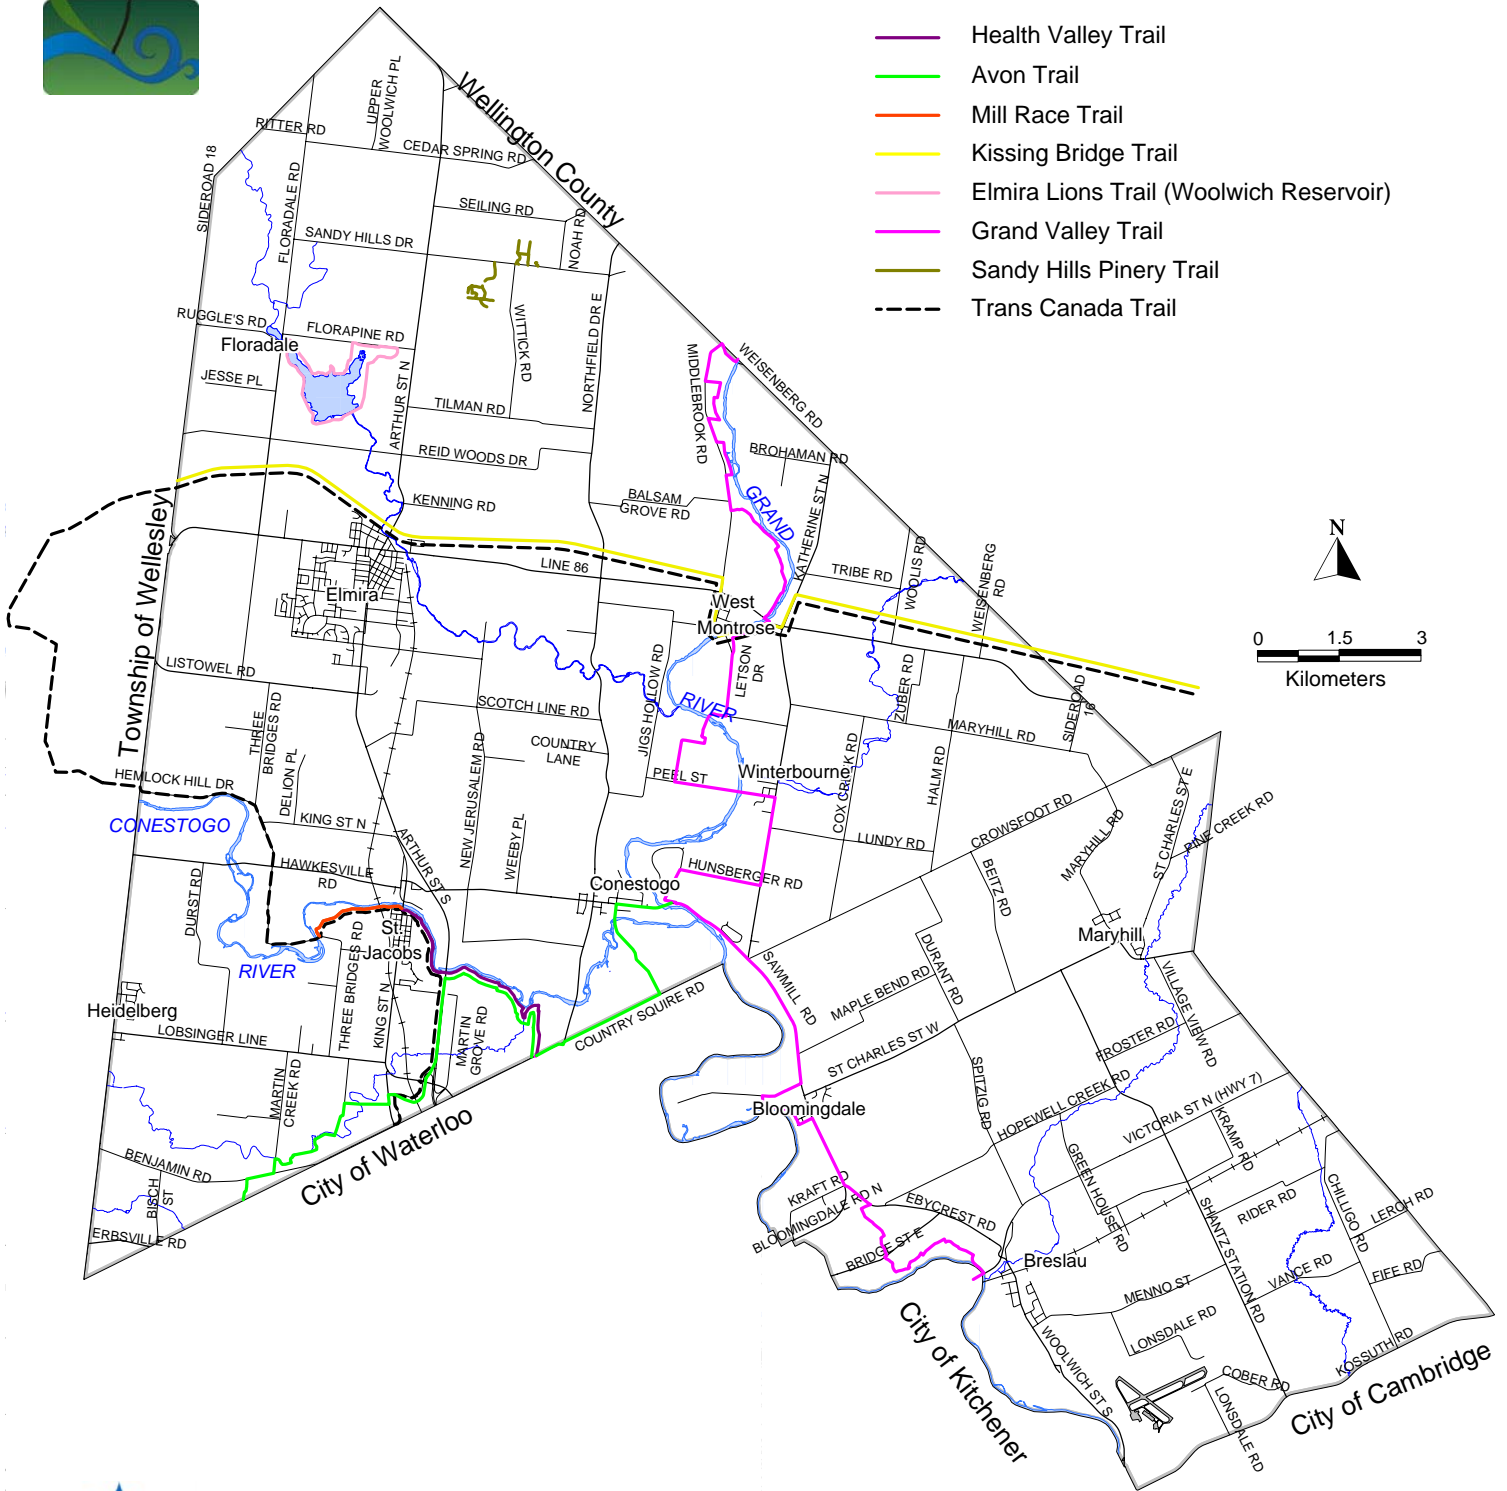

# WOOLWICH TRAILS

## Woolwich Township Trails

- Health Valley Trail
- Avon Trail
- Mill Race Trail
- Kissing Bridge Trail
- Elmira Lions Trail (Woolwich Reservoir)
- Grand Valley Trail
- Sandy Hills Pinery Trail
- - - Trans Canada Trail

Map Produced by Planning, Housing & Community Services,  
Region of Waterloo